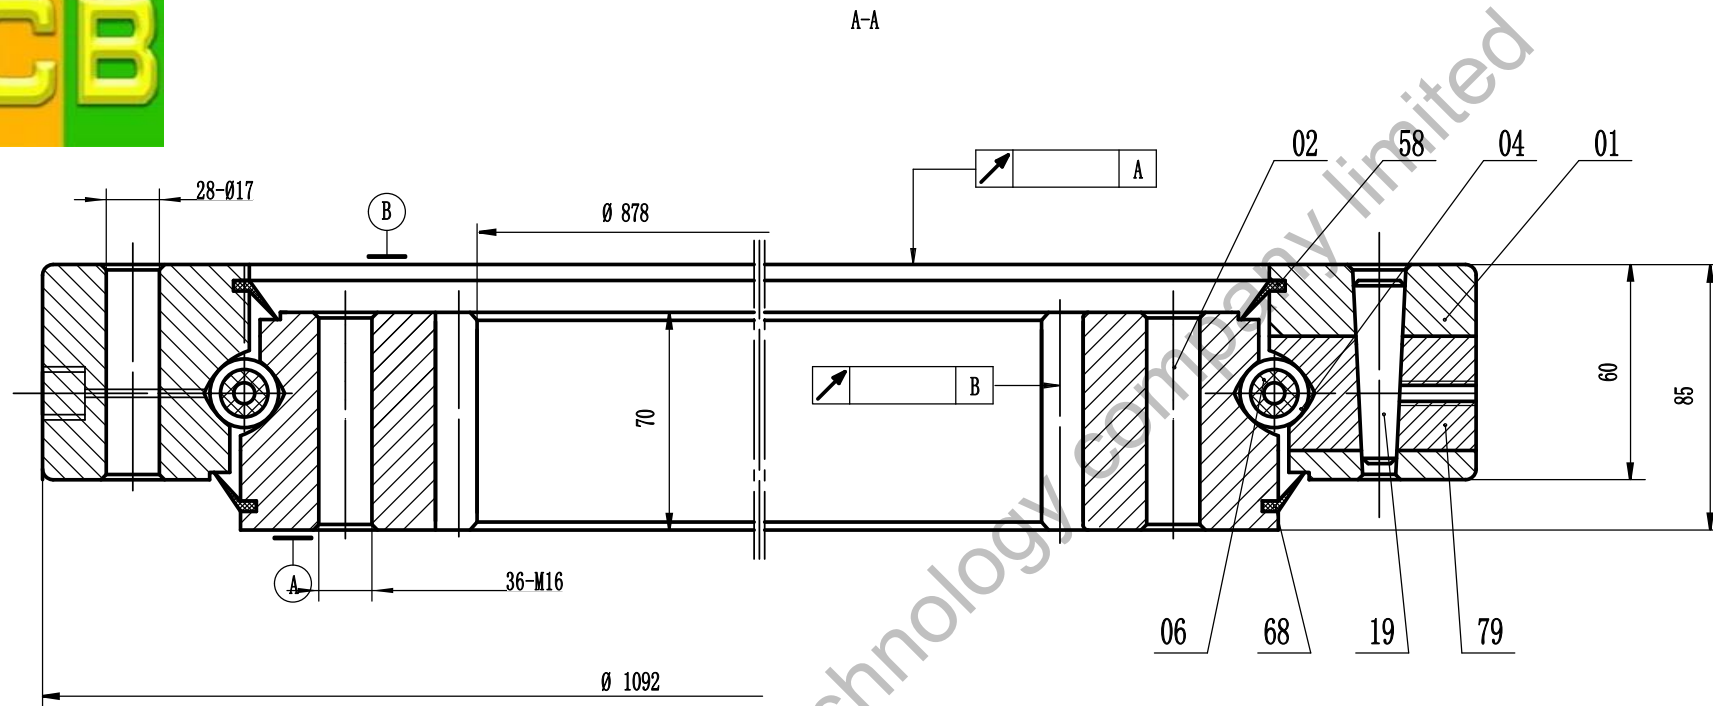

JCB

Remark:

1. Luoyang JCB Bearing Technology Co., Ltd is a design and manufacture Inc, we manufactured slewing bearing for all kinds of various brand excavator, specialize in industry of manufacturing slewing bearing for excavator more than 30 years.
2. This drawing is reference for user, if you need formal drawing, please contact wth us to obtainthe official drawing.

slewing bearing for kobelco excavator	SK120-5	
		Weight(kg)
	Luoyang JCB Bearing Technology Co., Ltd	